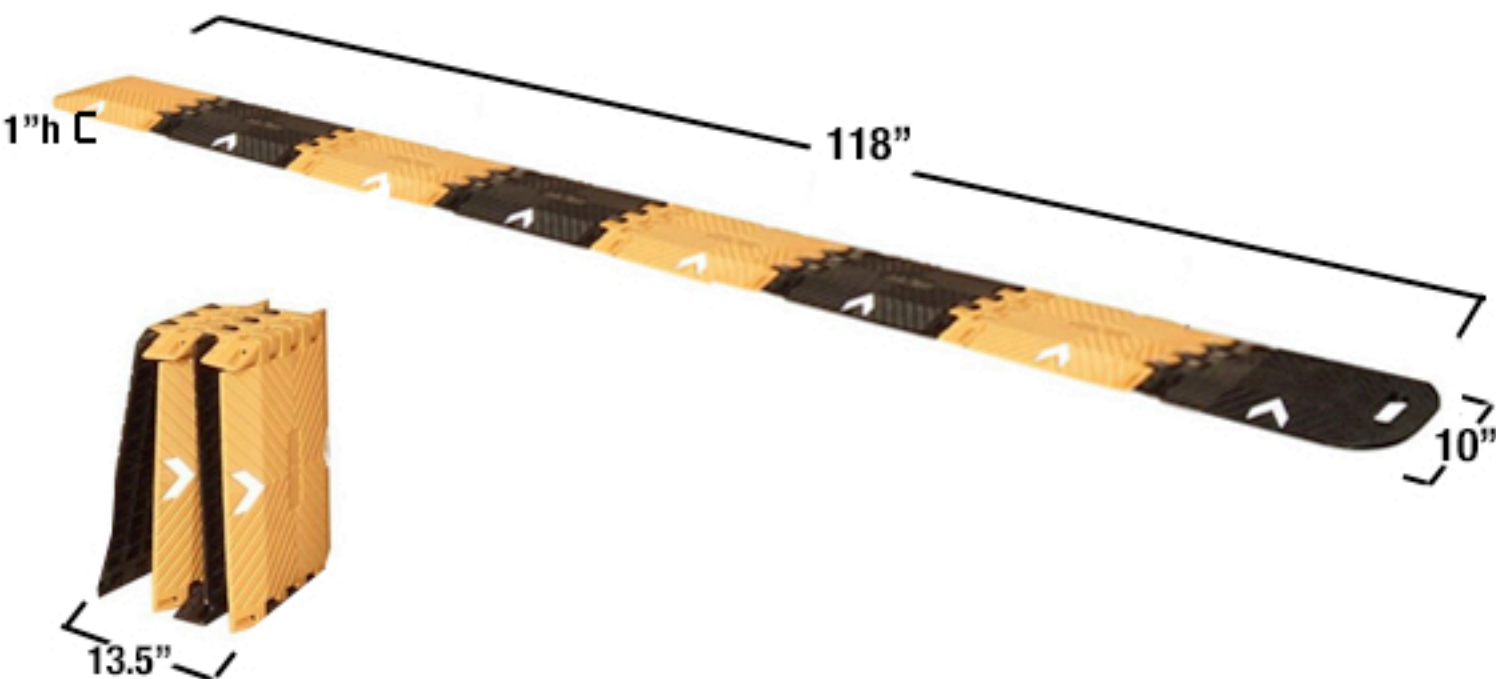

Portable Folding Speed Bump w/Carrying Bag

Features:

- Easy to install .
- Built-in handles on each end which enable them to be placed quickly and folded back up into for compact storage
- Weight: 26 lbs 6 oz
- Bearing Capacity: 44,000 Lbs
- Material: TPU
- Color: Black
- Standard package: 1 speed bump and 1 carry bag

Dimensions

Full Length:

- Height: 1"
- Length: 118"
- Width: 10"

Folded:

- Height: 1"
- Length: 13.5"
- Width: 10"