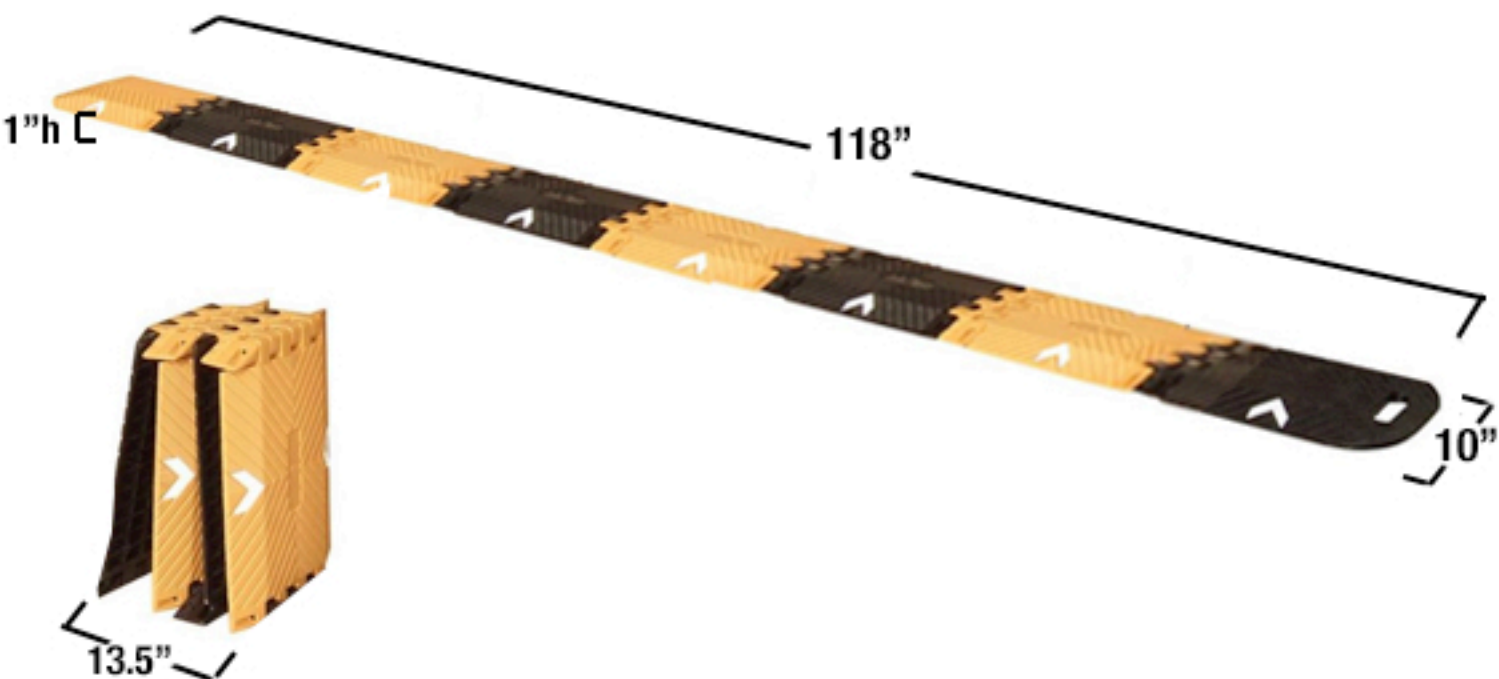

### Features:

- Easy to install .
- Built-in handles on each end which enable them to be placed quickly and folded back up into for compact storage
- Weight: 26 lbs 6 oz
- Bearing Capacity: 44,000 Lbs
- Material: TPU
- Color: Black
- Standard package: 1 speed bump and 1 carry bag

### Dimensions

#### Full Length:

- Height: 1"
- Length: 118"
- Width: 10"

#### Folded:

- Height: 1"
- Length: 13.5"
- Width: 10"