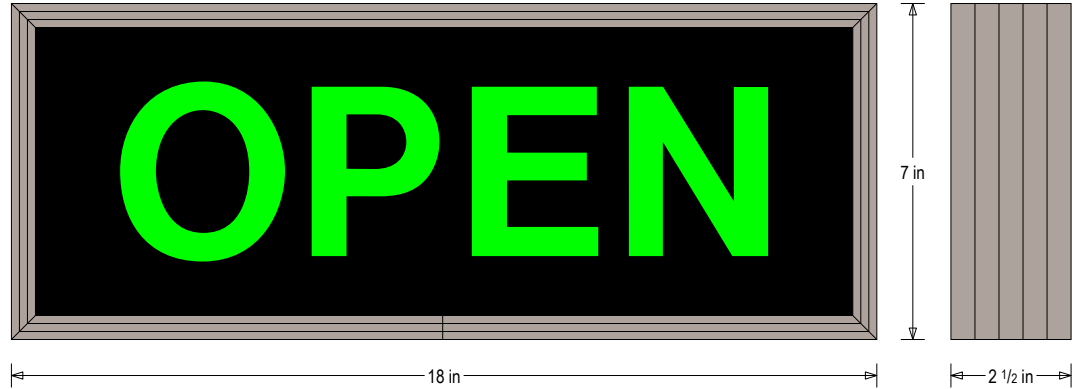

MESSAGE	LED/COLOR	HEIGHT	AMPS
OPEN	Green Wide Angle LED	3.75"	0.195-0.084

NOTE: Above messages are independently controlled.