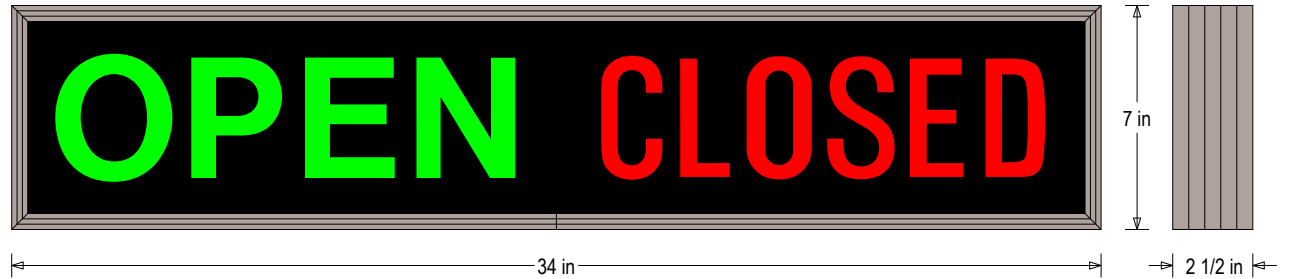

Control Method: Switch (not included) or external relay.

CONSTRUCTION

Cabinet: 1-piece, corrosion resistant, extruded aluminum frame, 2.25" deep.

Face Material: 1/8" thick, dark grey diffused acrylic

Faces: Single Faced Sign

Finish: Duranodic Bronze

Mounting Channel: None

ELECTRICAL

Flashing: Not Included

Input Voltage: 120-277 VAC

UL/cUL Listed: Listed for wet locations

MESSAGE

Color: Black opaque

| MESSAGE | LED/COLOR | HEIGHT | AMPS |
|---------|----------------------|--------|-------------|
| OPEN | Green Wide Angle LED | 3.75" | 0.173-0.075 |
| CLOSED | Red Wide Angle LED | 3.75" | 0.116-0.050 |