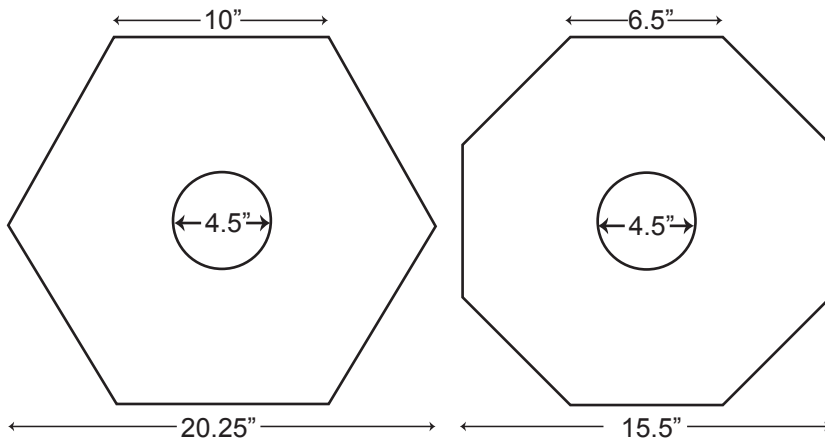

Thickness of base varies with weight

MADE IN THE USA

TRAFFIC SAFETY WAREHOUSE
The Best in Safety for Less

TrafficSafetyWarehouse.com

(847) 966-1018