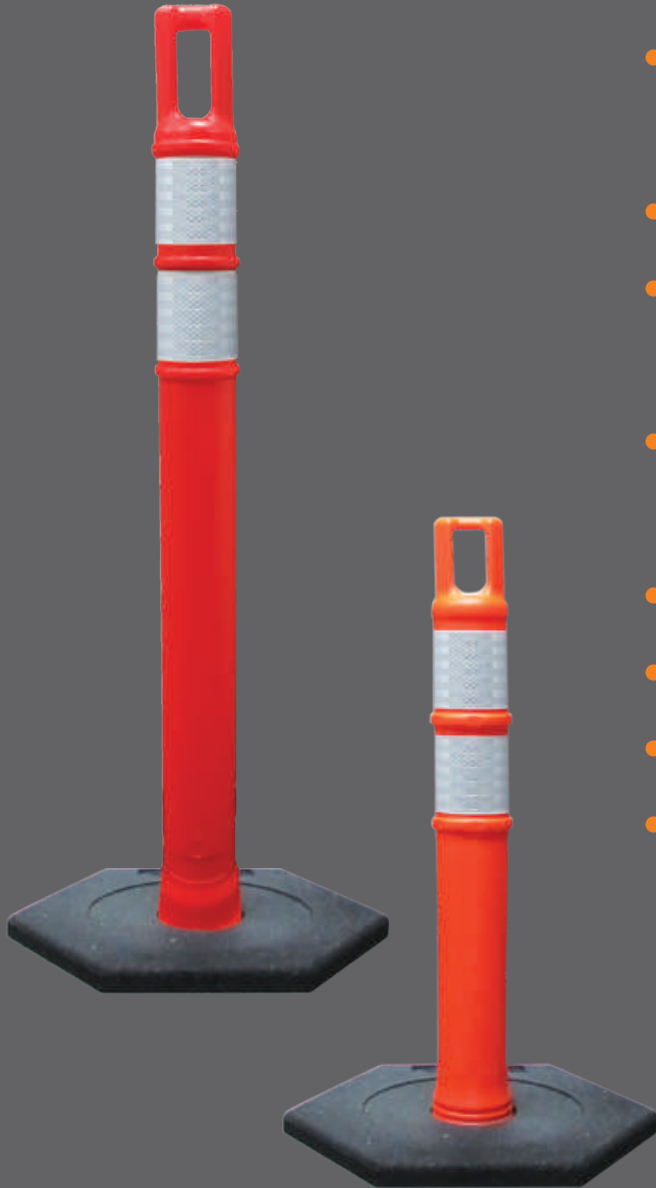

WATCHTOWER™ DELINEATOR

- Strong handle has ergonomic grip
 - dome cap provides strength and durability
 - easy placement and pick-up
- String caution tape through handle
- Two sizes
 - 42" (47"H with handle)
 - 28" (33.6"H with handle)
- Recessed areas accept two bands of sheeting
 - protects retroreflective sheeting from rips and scratches
- Bright orange for visibility
- Flange on bottom grabs base for tight fit
- Recycled rubber bases, 8, 10, 12, and 18 lbs.
- MASH Accepted, Meets MUTCD Standards

Great for Caution Tape

Easy Grip Handle

PLASTICADE®

Plasticade.com

WATCHTOWER™ DELINEATOR

Specs

Composition	Polyethylene
Weight	
42" Delineator	1.7 lbs.
28" Delineator	1.25 lbs.
Color	Orange
Post Diameter	4"
Reflective Bands	Available in all grades in white and yellow, 3" and 4"

Recycled Rubber Bases in Four Sizes

8 lb. base

10 lb. base

12 lb. base

18 lb. base

Bases

Hole	4.5" dia.
8 sided	16.75" W
6 sided	20.25" W
Weights	8 lb. 10 lb. 12 lb. 18 lb.

Purchase with or without reflective bands

Black rubber bases are made from recycled tires.

Thickness of base varies with weight

MADE IN THE USA

TRAFFIC SAFETY WAREHOUSE
The Best in Safety for Less

TrafficSafetyWarehouse.com

(847) 966-1018