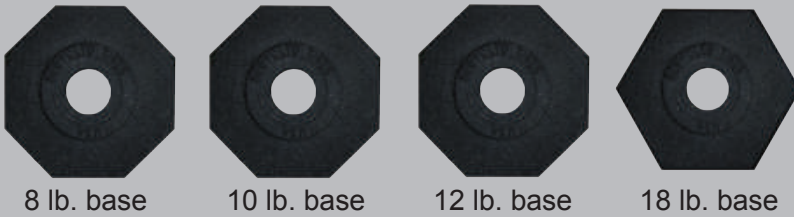

WATCHTOWER™ DELINEATOR

- Strong handle has ergonomic grip
 - dome cap provides strength and durability
 - easy placement and pick-up
- String caution tape through handle
- Two sizes
 - 42" (47"H with handle)
 - 28" (33.6"H with handle)
- Recessed areas accept two bands of sheeting
 - protects retroreflective sheeting from rips and scratches
- Bright orange for visibility
- Flange on bottom grabs base for tight fit
- Recycled rubber bases, 8, 10, 12, and 18 lbs.
- MASH Accepted, Meets MUTCD Standards

Great for Caution Tape

Easy Grip Handle

PLASTICADE®

Plasticade.com

WATCHTOWER™ DELINEATOR

Specs

Composition	Polyethylene
Weight	
42" Delineator	1.7 lbs.
28" Delineator	1.25 lbs.
Color	Orange
Post Diameter	4"
Reflective Bands	Available in all grades in white and yellow, 3" and 4"

Recycled Rubber Bases in Four Sizes

8 lb. base

10 lb. base

12 lb. base

18 lb. base

Bases

Hole	4.5" dia.
8 sided	16.75" W
6 sided	20.25" W
Weights	8 lb. 10 lb. 12 lb. 18 lb.

Purchase with or without reflective bands