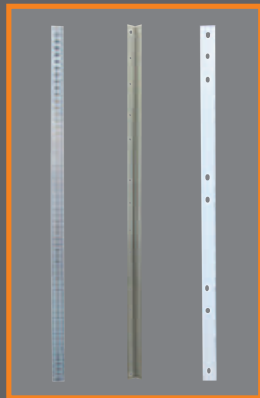

TYPE III BARRICADES

Create Your Perfect Barricade

Power Post™ Uprights

- Use With Volcano Rubber Base, Steel Square Tube Feet, Angle Iron Feet
- Plastic polymer upright
- Lightweight but strong
 - 66% lighter than steel square tube posts
- Impact resistant
- No rust or corrosion
- Predrilled universal mounting holes
- MASH Accepted, Meets MUTCD Standards
WZ-343 (rubber feet) & WZ-327 (steel square tube and angle iron feet)

Steel Square Tube Uprights

- Use With Steel Square Tube Feet or Angle Iron Feet
- Square shape provides superior wind load capabilities and inhibits warping
- 14 gauge, galvanized, hot rolled high carbon steel
- Prepunched universal mounting holes
- NCHRP-350 Accepted, Meets MUTCD Standards

Angle Iron Uprights

- Use With Steel Square Tube Feet or Angle Iron Feet
- 10 gauge, galvanized
- Predrilled universal mounting holes
- NCHRP-350 Accepted, Meets MUTCD Standards

ALL OPTIONS:

- Accept two flashing lights
- Sold as kits or as separate parts

Steel Square Tube, Angle Iron,
& Power Post™ Uprights

Steel Square Tube & Angle Iron Feet
both galvanized

Volcano™ Rubber Base

- use with Power Post uprights
- 43.25 lbs., holds posts up to 1.75" x 1.75"
- contains steel base plate for upright insertion
- two carry handles
- stacks for transportation and storage