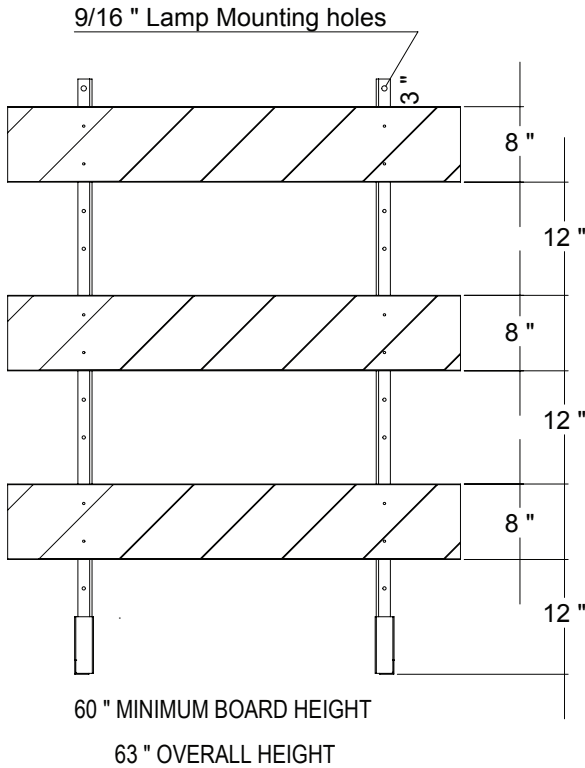

• Angle Iron Uprights

- Use With Steel Square Tube Feet or Angle Iron Feet
- 10 gauge, galvanized
- Predrilled universal mounting holes
- NCHRP-350 Accepted, Meet MUTCD Standards

ALL OPTIONS:

- Accept two flashing lights
- Sold as kits or as separate parts

Volcano™ Rubber Base

- use with Power Post uprights
- 43.25 lbs., holds posts up to 1.75" x 1.75"
- contains steel base plate for upright insertion
- two carry handles
- stacks for transportation and storage

Steel Square Tube, Angle Iron,
& Power Post™ Uprights

Steel Square Tube & Angle Iron Feet
both galvanized

TYPE III BARRICADES

HOLES

Power Post
- 5/16" dia., 9/16" dia. for lamp

Steel Square Tube
- 7/16" dia., 9/16" dia. for lamp

Angle Iron Holes
- 11/32" dia. 9/16" dia. for lamp

Specs

Power Post	63"L x 1.75"W 3.25 lbs.
Steel Square Tube Upright	63"L x 1.75"W 9 lbs., 14 gauge galvanized
Steel Square Tube Feet	60"L x 1.75"W 6"H riser 9 lbs., 14 gauge galvanized
Angle Iron Upright	63"L x 1.5"W 7 lbs., 10 gauge galvanized
Angle Iron Feet	60"L x 1.5"W 6"H riser 7 lbs., 10 gauge galvanized
Volcano Rubber Base	30.25"L x 14"W recycled rubber 4.63"H steel base plate 43.25 lbs.
Plastic Boards	High Density Polyethylene
Available Board Sizes	1" x 8" x 4' 1" x 8" x 6' 1" x 8" x 8' 1" x 8" x 10' 1" x 8" x 12'
Reflective Sheeting	Available in all grades - in left, right, or chevron stripes - on one or both sides of boards