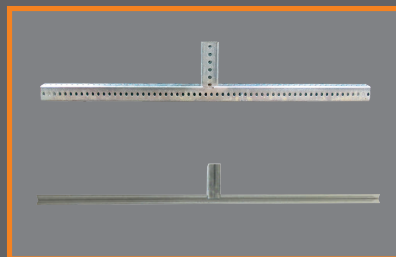

Steel Square Tube & Angle Iron Feet
both galvanized