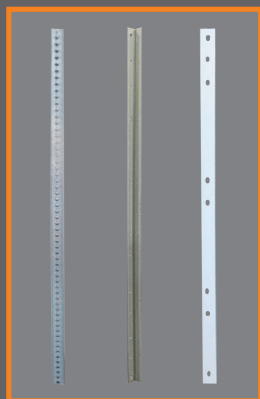

TYPE III BARRICADES

Create Your Perfect Barricade

Power Post™ Uprights

- Use With Volcano Rubber Base, Steel Square Tube Feet, Angle Iron Feet
- Plastic polymer upright
- Lightweight but strong
 - 66% lighter than steel square tube posts
- Impact resistant
- No rust or corrosion
- Predrilled universal mounting holes
- NCHRP-350/MASH Accepted, Meet MUTCD Standards

• Steel Square Tube Uprights

- Use With Steel Square Tube Feet or Angle Iron Feet
- Square shape provides superior wind load capabilities and inhibits warping
- 14 gauge, galvanized, hot rolled high carbon steel
- Prepunched universal mounting holes
- NCHRP-350 Accepted, Meet MUTCD Standards

• Angle Iron Uprights

- Use With Steel Square Tube Feet or Angle Iron Feet
- 10 gauge, galvanized
- Predrilled universal mounting holes
- NCHRP-350 Accepted, Meet MUTCD Standards

ALL OPTIONS:

- Accept two flashing lights
- Sold as kits or as separate parts

Volcano™ Rubber Base

- use with Power Post uprights
- 43.25 lbs., holds posts up to 1.75" x 1.75"
- contains steel base plate for upright insertion
- two carry handles
- stacks for transportation and storage