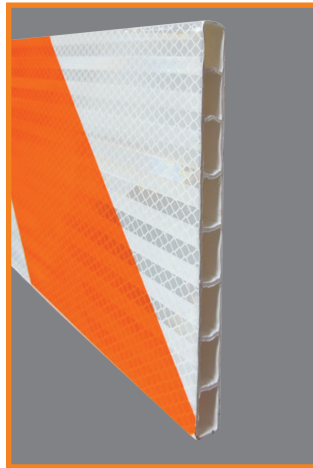

Angle Iron Holes
- 11/32" dia. 9/16" dia. for lamp

Specs

Power Post	63"L x 1.75"W 3.25 lbs.
Steel Square Tube Upright	63"L x 1.75"W 9 lbs., 14 gauge galvanized
Steel Square Tube Feet	60"L x 1.75"W 6"H riser 9 lbs., 14 gauge galvanized
Angle Iron Upright	63"L x 1.5"W 7 lbs., 10 gauge galvanized
Angle Iron Feet	60"L x 1.5"W 6"H riser 7 lbs., 10 gauge galvanized
Volcano Rubber Base	30.25"L x 14"W recycled rubber 4.63"H steel base plate 43.25 lbs.
Plastic Boards	High Density Polyethylene
Available Board Sizes	1" x 8" x 4' 1" x 8" x 6' 1" x 8" x 8' 1" x 8" x 10' 1" x 8" x 12'
Reflective Sheeting	Available in all grades - in left, right, or chevron stripes - on one or both sides of boards

Power Post™

Durable plastic square tube

Plastic Boards

High density polyethylene material
resists fading, chipping, or splintering

Angle Iron Uprights & Feet

Steel Square Tube Uprights & Feet