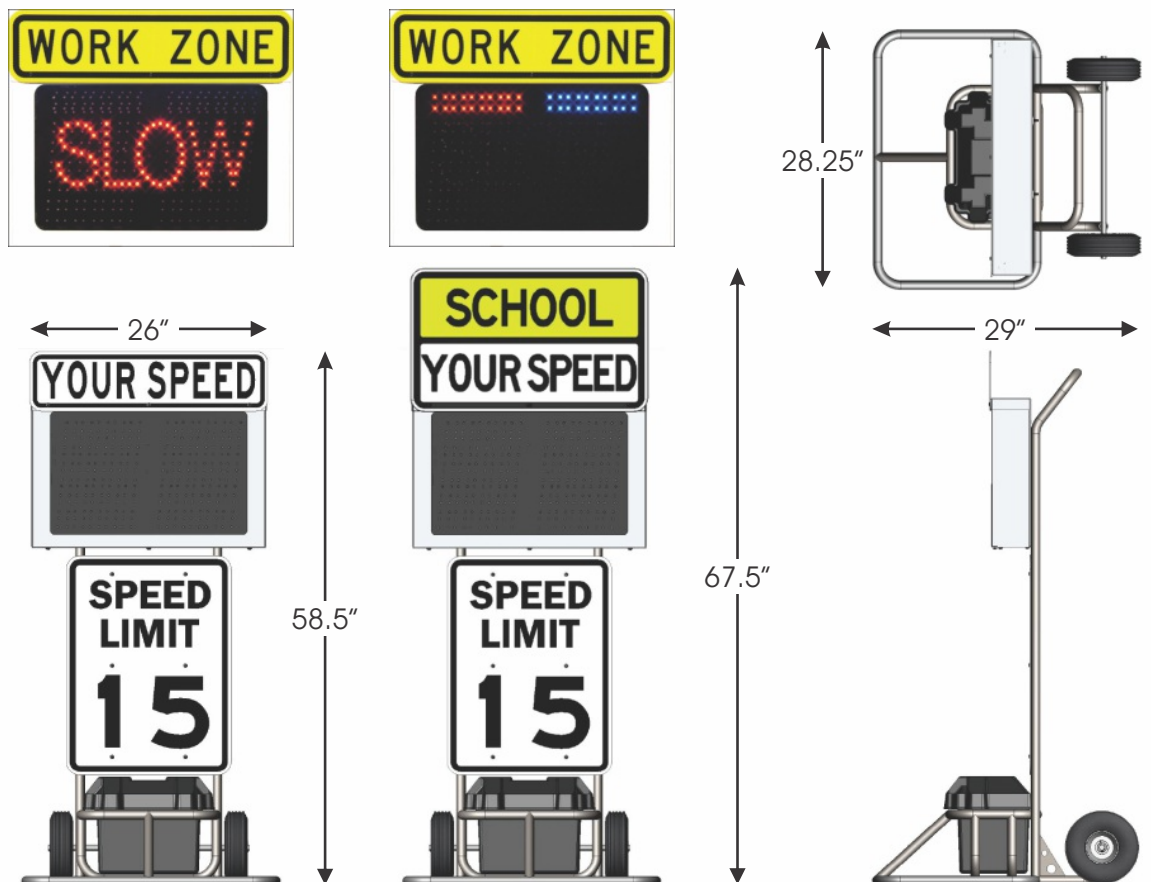

RU2 SpeedBoss™

Radar Speed Display Dolly

Standard Features

- Tubular steel frame
- All welded construction
- Aluminum Display Head
- K-Band Directional Radar
- MUTCD conforming speed limit sign
- 0, 2 & 3 number overlay placards
- White Powder coat finish over high-zinc epoxy primer
- Height 60.5" x Width 22.25" x Depth 31.5"
- 124 Lbs. curb weight
- Two (2) year warranty

Power

- Battery 82.5 A/Hrs. 12VDC deep cycle AGM battery
  Expect (7-10 days service) between charging
- Charger: 6A external floating charger
- Timer Single cycle 24 Hour ON/OFF timer

Display Features

- 12" full graphic characters visible up to 750'
- Displays speeds from **TWO (2) MPH/KPH** upward
- Voltage check
- Automatic intensity adjustment to ambient light
- Directional K-Band radar mounted in display
- Radar sensitivity user programmable, 5 levels
- Flashing digit violator alert
- Amber LED traffic management arrows
- High/low speed programmable blanking
- 3/16" tinted, non-glare GE Lexan®
- Sports mode
- KPH & MPH selectable
- Built in diagnostics

Options

- Violator alerts
  - > "SLOW"
  - > Red-Blue Flashing Bars
  - > White LED Flashing Strobe

Technical specifications are subject to change without notice.

WARRANTY: RU2 Systems warrants the SpeedBoss against defects in materials & workmanship for a period of Two years. Warranty excludes finish, wear & tear items (tires, etc.), physical damage from acts of nature, misuse, neglect or vandalism. RU2 will ship out, ground service, repaired or replacement parts within five business days of receipt. On-site labor is not included. Warranty is not transferable without prior authorization.