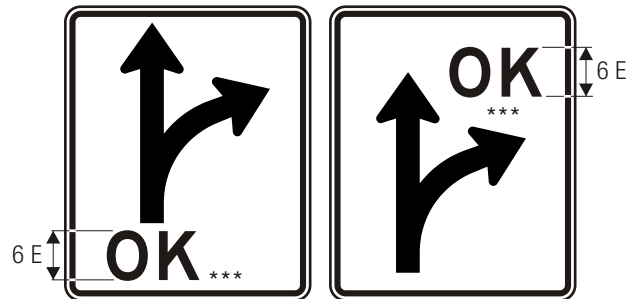

R3-5R

*Reduce spacing to fit.
 **See page 6-2 for design details.

R3-5L MANDATORY MOVEMENT LANE CONTROL

***Optional, add letters.

R3-6R

R3-6L OPTIONAL MOVEMENT LANE CONTROL

COLORS: LEGEND — BLACK
 BACKGROUND — WHITE (RETROREFLECTIVE)