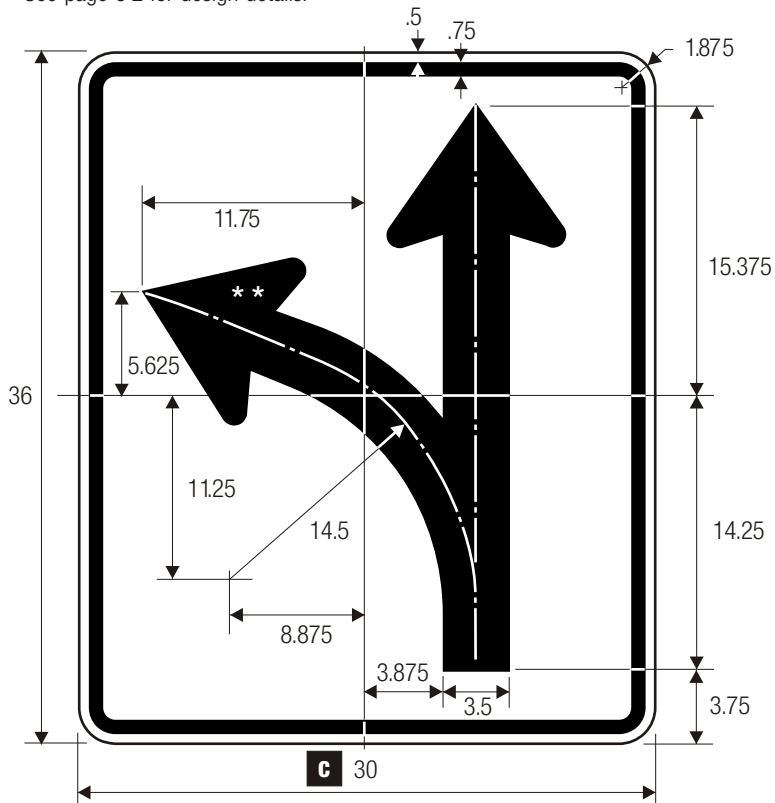

R3-5R

*Reduce spacing to fit.
 **See page 6-2 for design details.

R3-5L MANDATORY MOVEMENT LANE CONTROL

***Optional, add letters.

R3-6R

R3-6L OPTIONAL MOVEMENT LANE CONTROL

COLORS: LEGEND — BLACK
 BACKGROUND — WHITE (RETROREFLECTIVE)