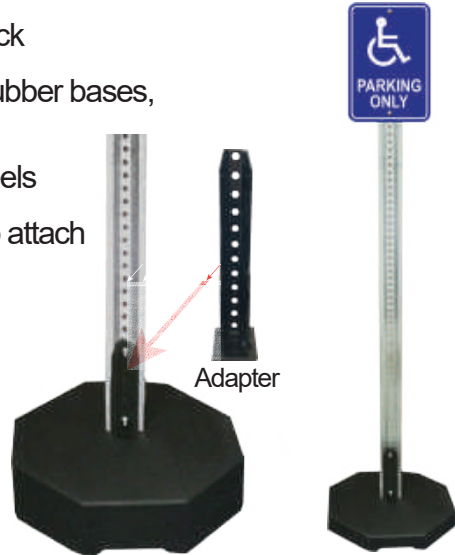

Convert Rubber Bases To Accept U-Channel

U-Channel Adapter for 30 lb. & 60 lb. Rubber Bases

- Steel adapter is powder coated black
- Fits our 30 lb. and 60 lb. recycled rubber bases, with square center hole
- Use with bases with or without wheels
- Adapter kit comes with hardware to attach your U-Channel to adapter
- 12"H, 2 lbs.