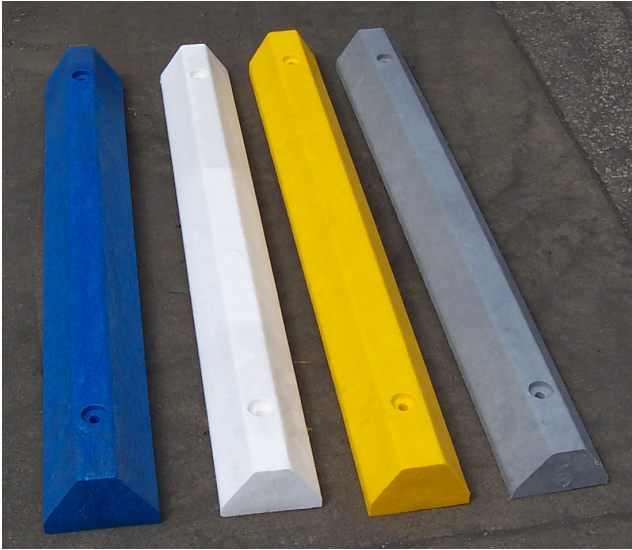

## Plastic Parking & Truck Blocks

Our plastic parking blocks are made from 100% recycled material. They offer superior strength and durability at 20% the weight of conventional concrete blocks. They easily install to dress up the appearance of your parking lot while contributing to a cleaner environment.

- Chemical and weather resistant
- 100% recycled material
- available in yellow, white, blue or grey
- Includes installation hardware

<b>Part #</b>	<b>Description</b>
PBS4	4' Plastic Parking Block - Standard - 48"x6"x4", 20lbs; includes hardware (2 holes)
PBD4	4' Plastic Parking Block - Deluxe - 48"x7"x4.5", 24lbs; includes hardware (2 holes)
PBS6	6' Plastic Parking Block - Standard - 72"x6"x4", 30lbs; includes hardware (3 holes)
PBD6	6' Plastic Parking Block - Deluxe - 72"x7"x4.5", 36lbs; includes hardware (3 holes)
TBD8C	Deluxe Yellow Plastic Truck Block w/2 channels 8' L x 7" H x 10" W, 89lbs.; includes hardware (4 holes)