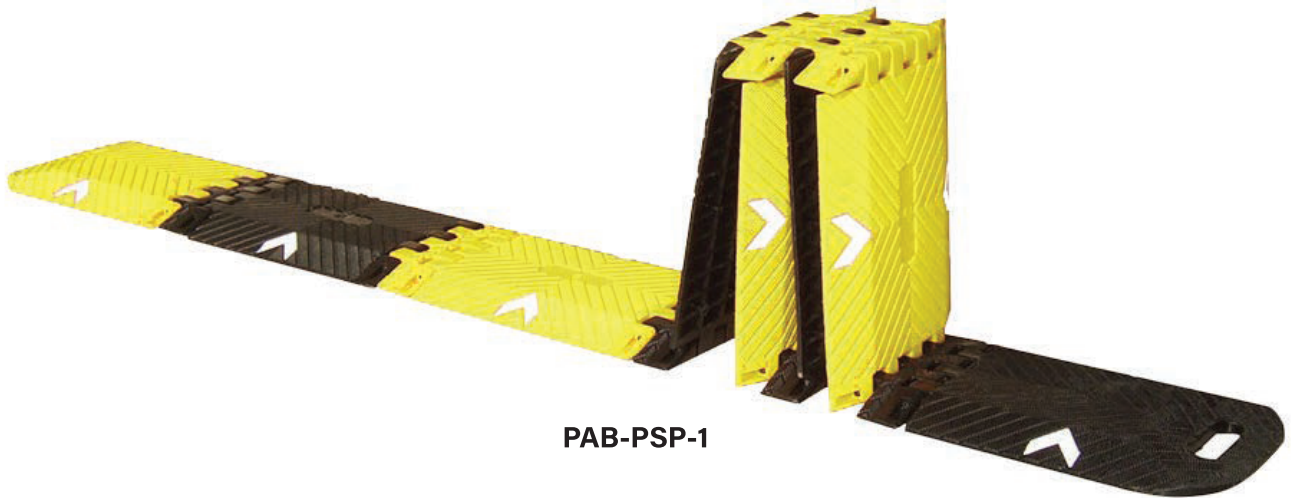

PORTABLE SPEED BUMP

Use for temporary placement in school zones, work zones, special events, **and emergency response. Slows/calms traffic.**

- › Easy to set-up, transport, and store
- › Flexible, conforms to surface contours
- › Stage in three rows for rumble strip effect
- › All weather durability, withstands extreme temperatures

PAB-PSP-1

Folding Portable Speed Bump - 1"H x 9.84"W x 118"L

- › As durable as stationary speed bumps
- › Withstands heavy vehicles, 22,000 lbs/axle weight bearing capacity
- › Made of thermoplastic polyurethane (TPU)
- › Use outdoors in all weather conditions 13°F - 140°F (-25°C - 60°C)
- › Easy to deploy, perfect for school zones during drop-off & pick-up
- › Black and yellow with HI reflective arrows for increased visibility
- › Storage bag included, fits inside a car or trunk
 - folded length - 14.17", 26.4 lbs.
 - bag size - 14.5" x 10" x 13"