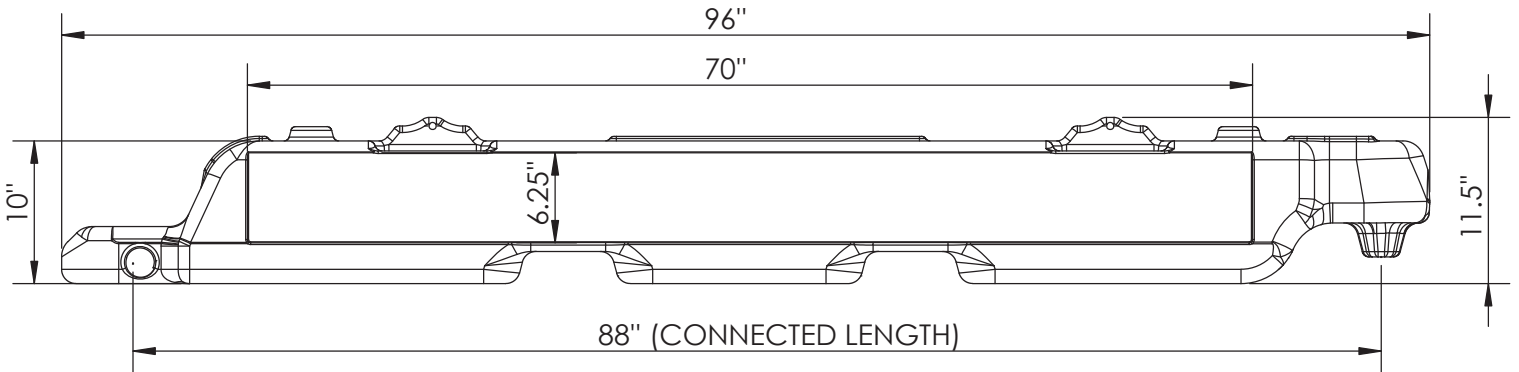

LO-PRO™ AIRPORT BARRICADE

Low-profile interlocking barricade system used to close taxiways, runways, and delineate construction areas

Designed for performance, durability, & convenience.

- 8 ft. long and 10 in. high barricade, units interlock
- Durable construction, 25 lbs.
 - enhanced wall thickness on barricade bottom
 - molded reinforcing ribs add stiffness and strength
- Connectors are molded into the barricade, no pins to lose
 - allows interconnected units to pivot in multiple orientations between 90° and 180°
- 7° angled sidewall
 - facilitates visibility
 - accepts 70" L x 6" H continuous retroreflective sheeting
- Fill with up to 220 lbs. (26 gallons) of water
 - two fill holes and one drain hole
- Accepts two styles of lights
 - 360° round, screw on airport lights
 - standard barricade, bolt on lights
- Two flag mounts
- FOD (foreign object debris) Free
- Forklift access, recessed areas at bottom of barricade
- Stackable for transportation and storage
 - multiple stacking lugs keep units in place while stacked
- FAA Advisory Circular No. FAA AC150/5370-2G compliant

PLASTICADE®

LO-PRO™ AIRPORT BARRICADE

Specs

Composition	High Density Polyethylene
Weight	25 lbs.
Color	Orange & White, other colors available with minimum purchase quantity
Retroreflective Sheeting	70"L x 6"H striped sheeting available in High Intensity Prismatic Grade and Diamond Grade
Lights	Each unit accepts two standard barricade lights (needs 4" bolt) and two 360° round airport lights
Flags	Each unit accepts two 3/4" diameter post flags