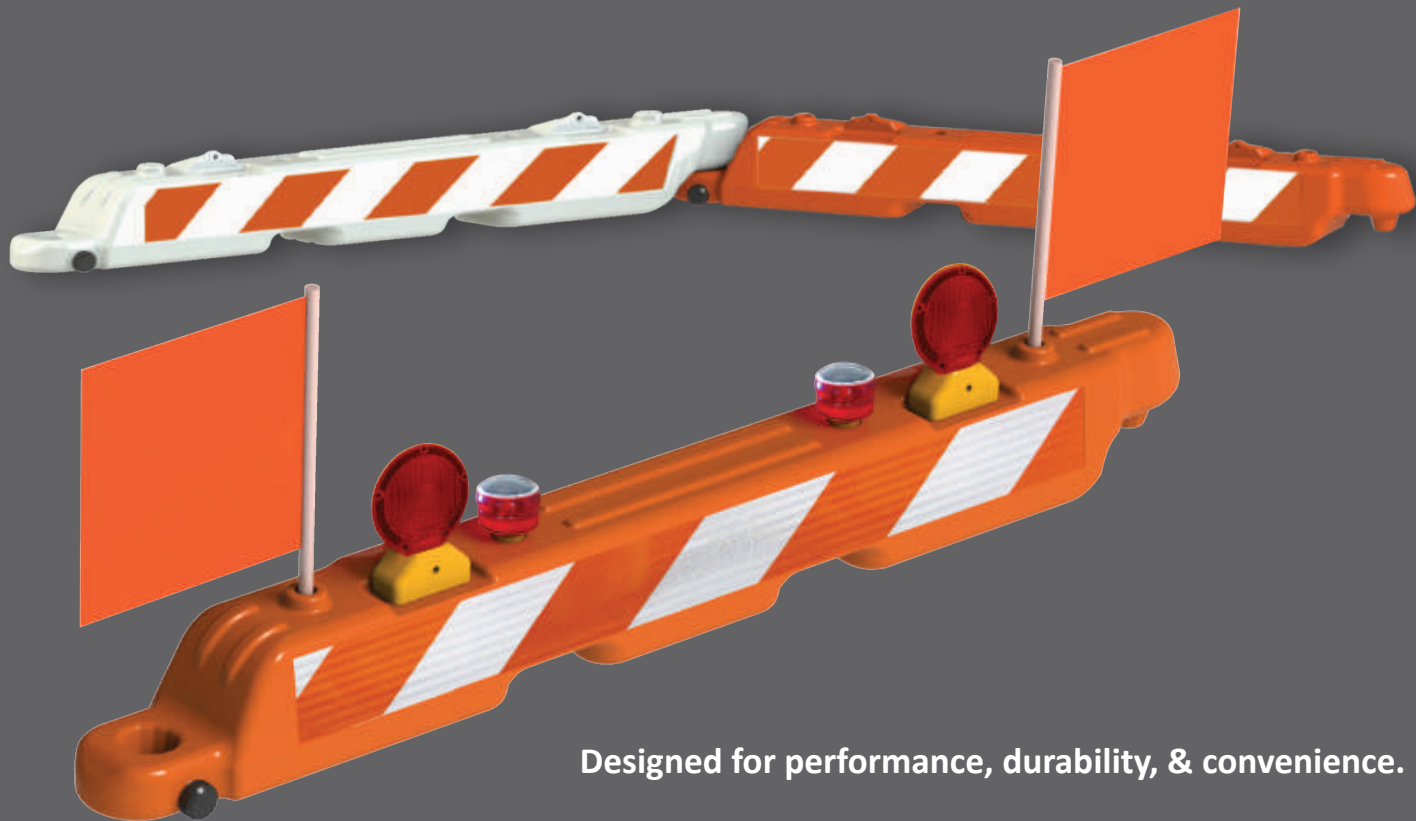

LO-PRO™ AIRPORT BARRICADE

Low-profile interlocking barricade system used to close taxiways, runways, and delineate construction areas

Designed for performance, durability, & convenience.

- 8 ft. long and 10 in. high barricade, units interlock
- Durable construction, 25 lbs.
 - enhanced wall thickness on barricade bottom
 - molded reinforcing ribs add stiffness and strength
- Connectors are molded into the barricade, no pins to lose
 - allows interconnected units to pivot in multiple orientations between 90° and 180°
- 7° angled sidewall
 - facilitates visibility
 - accepts 70" L x 6" H continuous retroreflective sheeting
- Fill with up to 220 lbs. (26 gallons) of water
 - two fill holes and one drain hole
- Accepts two styles of lights
 - 360° round, screw on airport lights
 - standard barricade, bolt on lights
- Two flag mounts
- FOD (foreign object debris) Free
- Forklift access, recessed areas at bottom of barricade
- Stackable for transportation and storage
 - multiple stacking lugs keep units in place while stacked
- FAA Advisory Circular No. FAA AC150/5370-2G compliant

360° Red Solar LED Airport Lights

- Ambient light sensing,
 - turns on automatically in low light
 - photocell sensitivity - 100-250 lux
- 4 LED bulbs
 - brightness - 4.5 Candelas
- Flashes 50 to 55 times per minute
- Standard 2" straight pipe thread for easy installation

PLASTICADE®

LO-PRO™ AIRPORT BARRICADE

Specs

Composition	High Density Polyethylene
Weight	25 lbs.
Color	Orange & White, other colors available with minimum purchase quantity
Retroreflective Sheeting	70"L x 6"H striped sheeting available in High Intensity Prismatic Grade and Diamond Grade
Lights	Each unit accepts two standard barricade lights (needs 4" bolt) and two 360° round airport lights
Flags	Each unit accepts two 3/4" diameter post flags