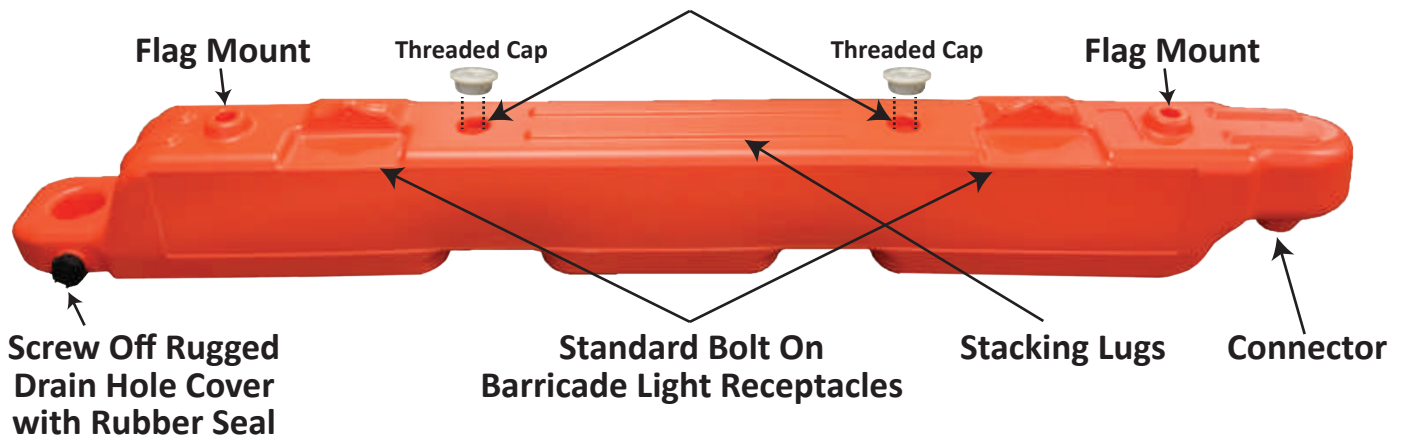

LO-PRO™ AIRPORT BARRICADE

Low-profile interlocking barricade system used to close taxiways, runways, and delineate construction areas

Designed for performance, durability, & convenience.

- 8 ft. long and 10 in. high barricade, units interlock
- Durable construction, 25 lbs.
 - enhanced wall thickness on barricade bottom
 - molded reinforcing ribs add stiffness and strength
- Connectors are molded into the barricade, no pins to lose
 - allows interconnected units to pivot in multiple orientations between 90° and 180°
- 7° angled sidewall
 - facilitates visibility
 - accepts 70" L x 6" H continuous retroreflective sheeting
- Fill with up to 220 lbs. (26 gallons) of water
 - two fill holes and one drain hole
- Accepts two styles of lights
 - 360° round, screw on airport lights
 - standard barricade, bolt on lights
- Two flag mounts
- FOD (foreign object debris) Free
- Forklift access, recessed areas at bottom of barricade
- Stackable for transportation and storage
 - multiple stacking lugs keep units in place while stacked
- FAA Advisory Circular No. FAA AC150/5370-2G compliant

PLASTICADE®

LO-PRO™ AIRPORT BARRICADE

Specs

Composition	High Density Polyethylene
Weight	25 lbs.
Color	Orange & White, other colors available with minimum purchase quantity
Retroreflective Sheeting	70"L x 6"H striped sheeting available in High Intensity Prismatic Grade and Diamond Grade
Lights	Each unit accepts two standard barricade lights (needs 4" bolt) and two 360° round airport lights
Flags	Each unit accepts two 3/4" diameter post flags

**Water Fill Holes with Screw On Caps
Double as 360° Round Airport Light Receptacles**

No Tools Needed!

LoPro is
MADE IN THE USA

TRAFFIC SAFETY WAREHOUSE
The Best in Safety for Less

TrafficSafetyWarehouse.com