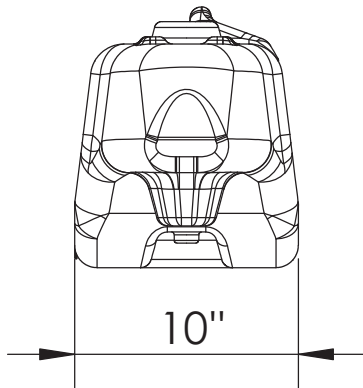

LO-PRO™ AIRPORT BARRICADE

Low-profile interlocking barricade system used to close taxiways, runways, and delineate construction areas

Designed for performance, durability, & convenience.

- 8 ft. long and 10 in. high barricade, units interlock
- Durable construction, 25 lbs.
 - enhanced wall thickness on barricade bottom
 - molded reinforcing ribs add stiffness and strength
- Connectors are molded into the barricade, no pins to lose
 - allows interconnected units to pivot in multiple orientations between 90° and 180°
- 7° angled sidewall
 - facilitates visibility
 - accepts 70" L x 6" H continuous retroreflective sheeting
- Fill with up to 220 lbs. (26 gallons) of water
 - two fill holes and one drain hole
- Accepts two styles of lights
 - 360° round, screw on airport lights
 - standard barricade, bolt on lights
- Two flag mounts
- FOD (foreign object debris) Free
- Forklift access, recessed areas at bottom of barricade
- Stackable for transportation and storage
 - multiple stacking lugs keep units in place while stacked
- FAA Advisory Circular No. FAA AC150/5370-2G compliant

PLASTICADE®

LO-PRO™ AIRPORT BARRICADE

Specs

Composition	High Density Polyethylene
Weight	25 lbs.
Color	Orange & White, other colors available with minimum purchase quantity
Retroreflective Sheeting	70"L x 6"H striped sheeting available in High Intensity Prismatic Grade and Diamond Grade
Lights	Each unit accepts two standard barricade lights (needs 4" bolt) and two 360° round airport lights
Flags	Each unit accepts two 3/4" diameter post flags