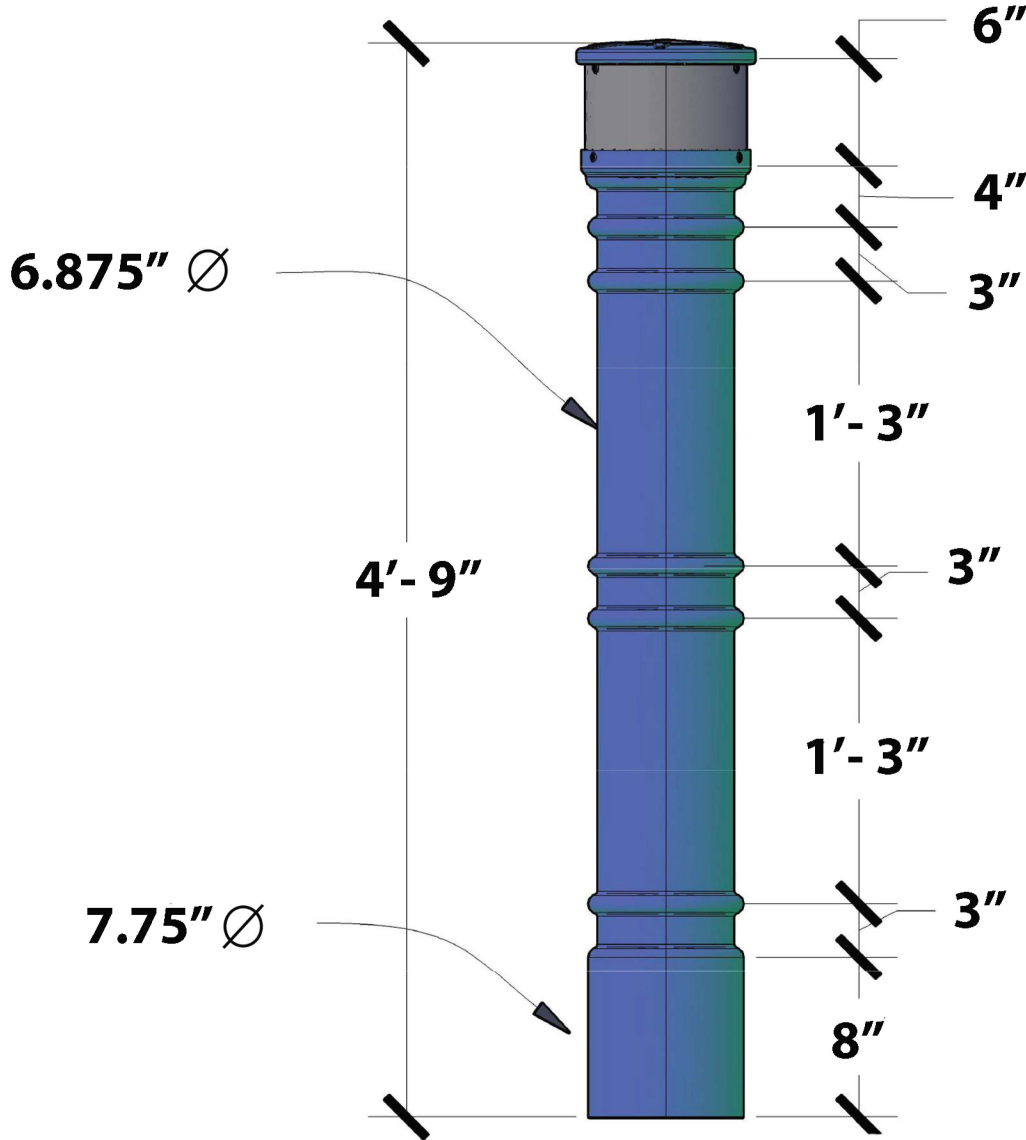

## Electrical

- Brand: Polaroid
- Dimmable: Yes
- Life Hours: 40,000
- Lumens: 350
- Voltage: 120

## Mechanical

- Length: 2.84 in.
- Diameter: 1.97 in.

## Bollard Specifications:

- 1/4" nominal wall thickness LDPE
- Includes screws, caps, installation tape
- Fits 6" pipe up to 51"

THIS DRAWING AND ALL THE INFORMATION THEREON IS THE PROPERTY OF THE IDEAL SHIELD, IS CONFIDENTIAL AND MUST NOT BE MADE PUBLIC, NOR COPIED, NOR USED, TO THE DISADVANTAGE OF SAID IDEAL SHIELD AND IS SUBJECT TO RETURN ON DEMAND.