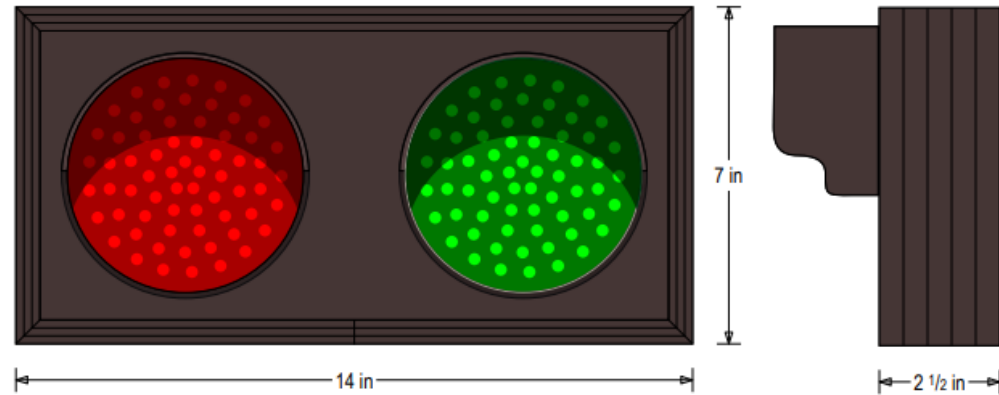

#### MESSAGE

Illumination: Super bright direct view LEDs. Message blanks out when off.

Sign Messages: See message table below

MESSAGE	LED/COLOR	HEIGHT	AMPS
Red Indicator Dot	Red Wide Angle LED	4.0"	0.033-0.014
Green Indicator Dot	Green Wide Angle LED	4.0"	0.063-0.023

## Product View

NOTE: Sign image may not exactly represent the finished product. For illustration purposes only.