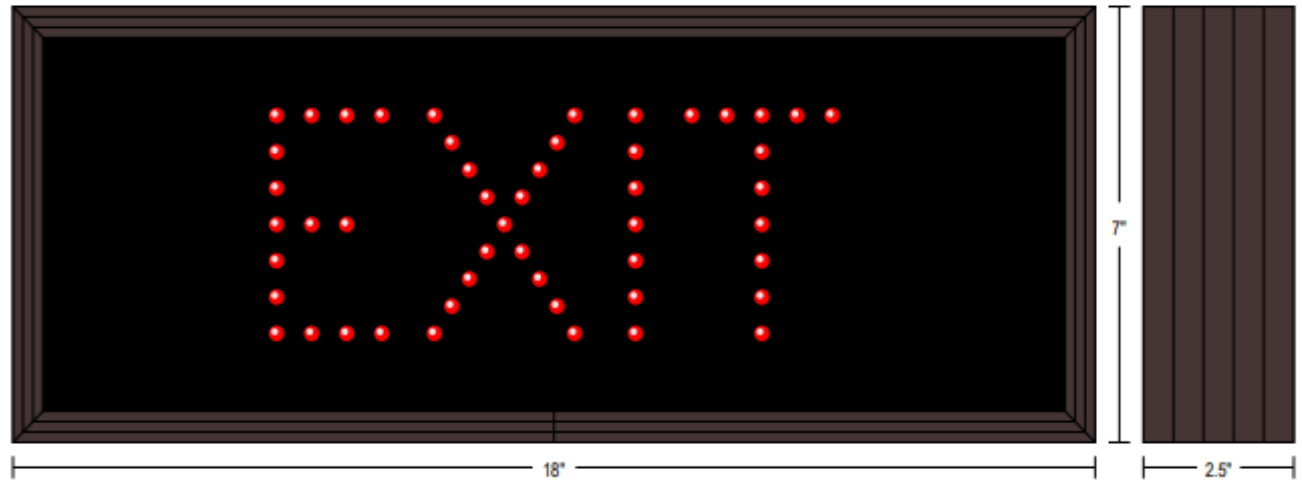

PRODUCT ID: 5914

Outdoor Blank-out LED Direct-view Sign

MODEL

TCL718R-190/120-277VAC

DIMENSIONS

7" H x 18" W x 2.5" D (est. 5.232 lbs)

CLASS

CLASS: TCL Series

Control Method: Switch (not included) or external relay.

CONSTRUCTION

Cabinet: 1-piece, corrosion resistant, extruded aluminum frame, 2.5" deep.

Face Material: 1/8" impact resistant, smoke-tinted polycarbonate (5109)

Faces: Single Faced Sign

Finish: Duranodic Bronze

Mounting Channel: None

ELECTRICAL

Flashing: Not Included

Input Voltage: 120-277 VAC

UL/cUL Listed: Listed for wet locations

MESSAGE

Illumination: Super bright direct view LEDs. Message blanks out when off.

Sign Messages: See message table below

MESSAGE	LED/COLOR	HEIGHT	AMPS
EXIT	Red Wide Angle LED	3.5"	0.024-0.010

NOTE: Above messages are independently controlled.

TRAFFIC SAFETY WAREHOUSE
The Best in Safety for Less

TrafficSafetyWarehouse.com

(847) 966-1018

Product View

NOTE: Sign image may not exactly represent the finished product. For illustration purposes only.