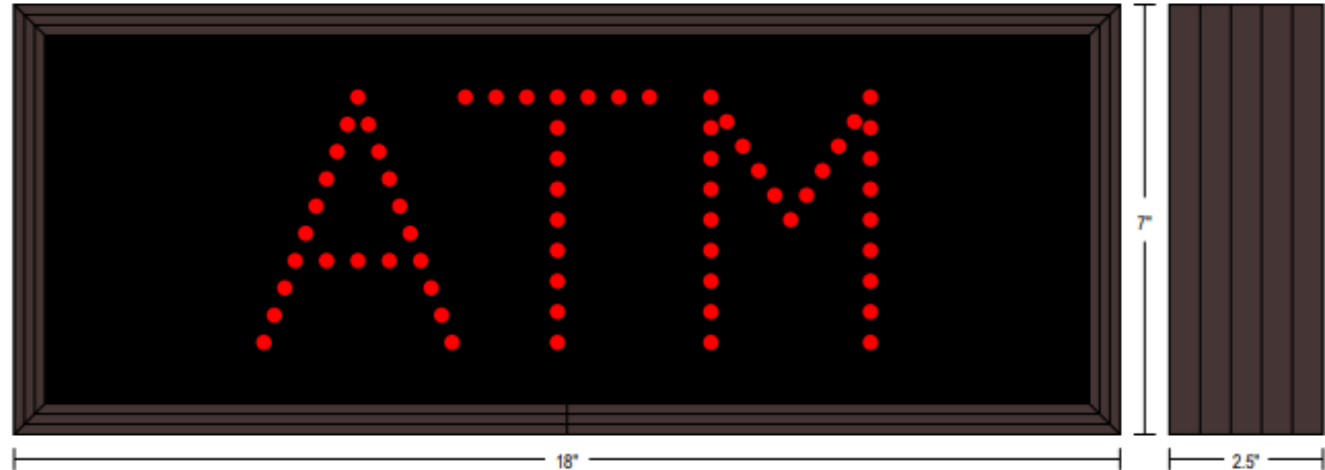

PRODUCT ID: 5909

Outdoor Blank-out LED Direct-view Sign

MODEL

TCL718R-125/120-277VAC

DIMENSIONS

7" H x 18" W x 2.5" D (est. 4.197 lbs)

CLASS

CLASS: TCL Series

Control Method: Switch (not included) or external relay.

CONSTRUCTION

Cabinet: 1-piece, corrosion resistant, extruded aluminum frame, 2.5" deep.

Face Material: 1/8" impact resistant, smoke-tinted polycarbonate (5109)

Faces: Single Faced Sign

Finish: Duranodic Bronze

Mounting Channel: None

ELECTRICAL

Flashing: Not Included

Input Voltage: 120-277 VAC

UL/cUL Listed: Listed for wet locations

MESSAGE

Illumination: Super bright direct view LEDs. Message blanks out when off.

Sign Messages: See message table below

NOTE: Above messages are independently controlled.

TRAFFIC SAFETY WAREHOUSE
The Best in Safety for Less

TrafficSafetyWarehouse.com

(847) 966-1018

Product View

NOTE: Sign image may not exactly represent the finished product. For illustration purposes only.