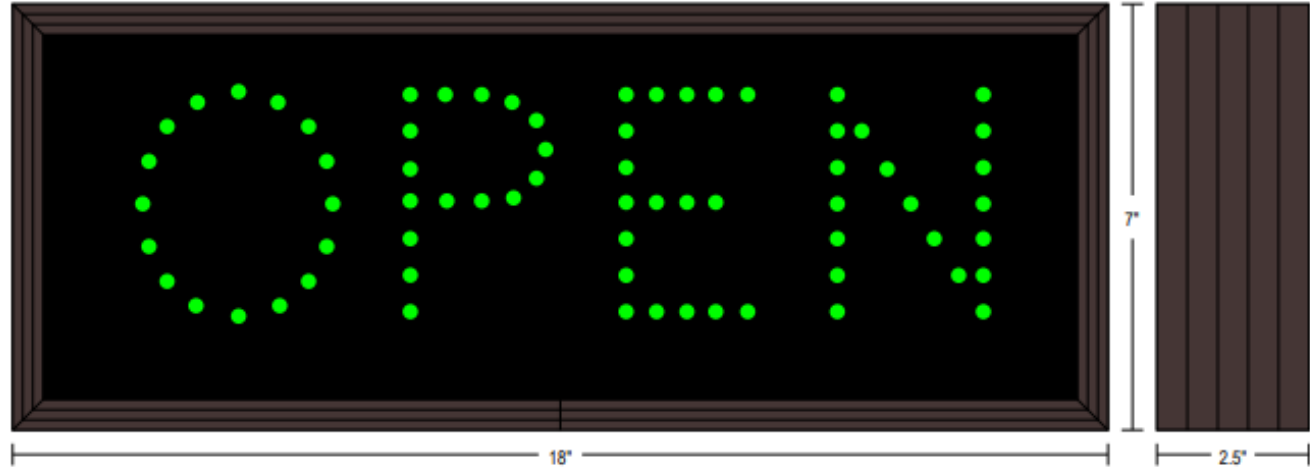

PRODUCT ID: 5868

Outdoor Blank-out LED Direct-view Sign

MODEL

TCL718G-180/120-277VAC

DIMENSIONS

7" H x 18" W x 2.5" D (est. 4.197 lbs)

CLASS

CLASS: TCL Series

Control Method: Switch (not included) or external relay.

CONSTRUCTION

Cabinet: 1-piece, corrosion resistant, extruded aluminum frame, 2.5" deep.

Face Material: 1/8" impact resistant, smoke-tinted polycarbonate (5109)

Faces: Single Faced Sign

Finish: Duranodic Bronze

Mounting Channel: None

ELECTRICAL

Flashing: Not Included

Input Voltage: 120-277 VAC

UL/cUL Listed: Listed for wet locations

MESSAGE

Illumination: Super bright direct view LEDs. Message blanks out when off.

Sign Messages: See message table below

MESSAGE	LED/COLOR	HEIGHT	AMPS
OPEN	Green Wide Angle LED	3.5"	0.055-0.024

NOTE: Above messages are independently controlled.

TRAFFIC SAFETY WAREHOUSE
The Best in Safety for Less

TrafficSafetyWarehouse.com

(847) 966-1018

Product View

NOTE: Sign image may not exactly represent the finished product. For illustration purposes only.