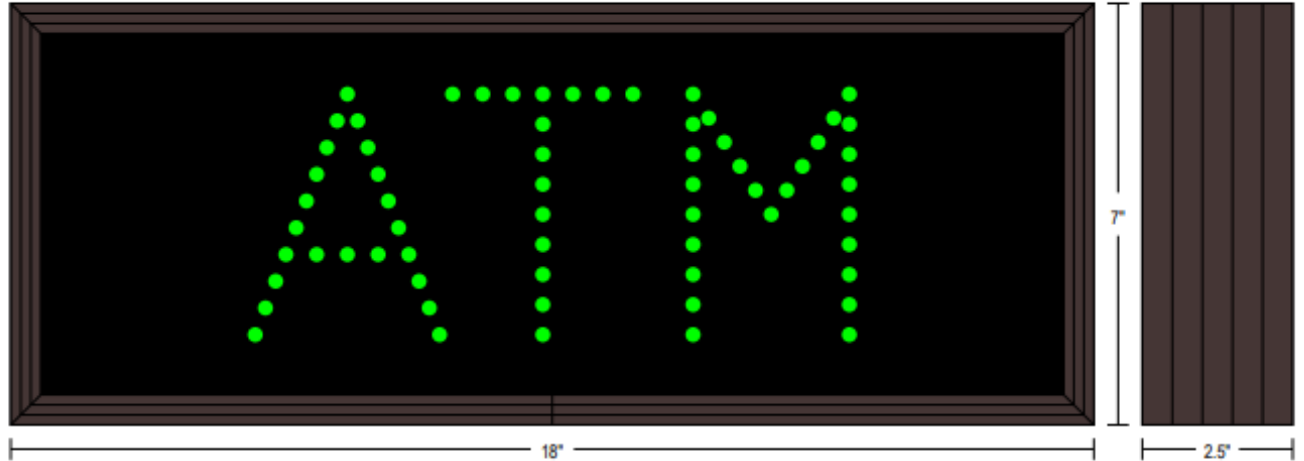

PRODUCT ID: 5863

Outdoor Blank-out LED Direct-view Sign

MODEL

TCL718G-125/120-277VAC

DIMENSIONS

7" H x 18" W x 2.5" D (est. 4.197 lbs)

CLASS

CLASS: TCL Series

Control Method: Switch (not included) or external relay.

CONSTRUCTION

Cabinet: 1-piece, corrosion resistant, extruded aluminum frame, 2.5" deep.

Face Material: 1/8" impact resistant, smoke-tinted polycarbonate (5109)

Faces: Single Faced Sign

Finish: Duranodic Bronze

Mounting Channel: None

ELECTRICAL

Flashing: Not Included

Input Voltage: 120-277 VAC

UL/cUL Listed: Listed for wet locations

MESSAGE

Illumination: Super bright direct view LEDs. Message blanks out when off.

Sign Messages: See message table below

NOTE: Above messages are independently controlled.

TRAFFIC SAFETY WAREHOUSE
The Best in Safety for Less

TrafficSafetyWarehouse.com

(847) 966-1018

Product View

NOTE: Sign image may not exactly represent the finished product. For illustration purposes only.