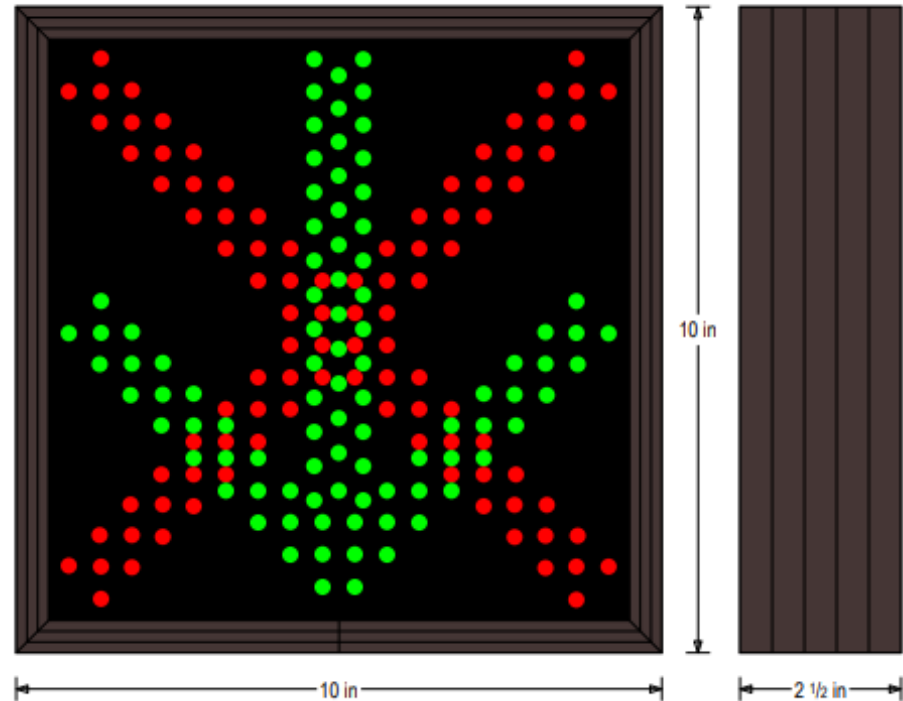

PRODUCT ID: 45658

Outdoor Blank-out LED Direct-view Sign

MODEL

TCL1010RG-175TS/120-277VAC

DIMENSIONS

10" H x 10" W x 2.5" D (est. 3.298 lbs)

CLASS

CLASS: TCL Series

Control Method: Switch (not included) or external relay.

CONSTRUCTION

Cabinet: 1-piece, corrosion resistant, extruded aluminum frame, 2.5" deep.

Face Material: 1/8" impact resistant, smoke-tinted polycarbonate (5109)

Faces: Single Faced Sign

Finish: Duranodic Bronze

Mounting Channel: None

ELECTRICAL

Flashing: Not Included

Input Voltage: 120-277 VAC

UL/cUL Listed: Listed for wet locations

MESSAGE

Illumination: Super bright direct view LEDs. Message blanks out when off.

Sign Messages: See message table below

Product View

NOTE: Sign image may not exactly represent the finished product. For illustration purposes only.