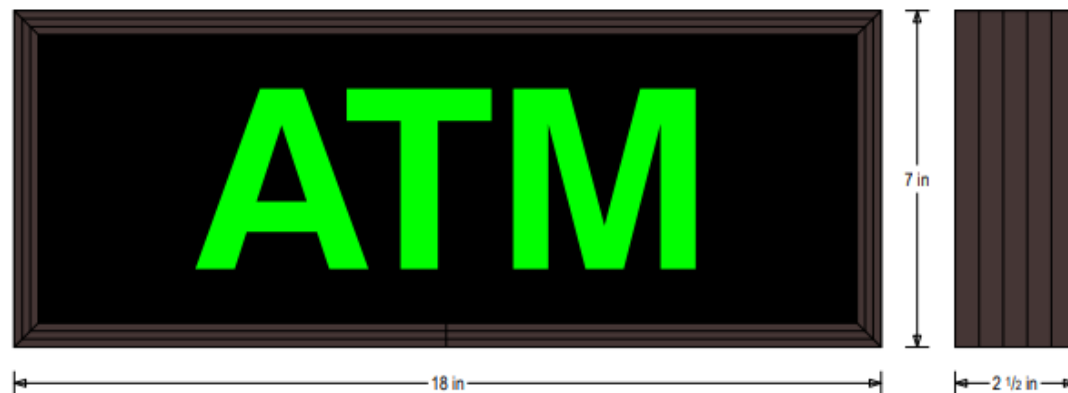

PRODUCT ID: 25924

Outdoor Blank-out LED Backlit Sign

MODEL

PHX718G-125/120-277VAC

DIMENSIONS

7" H x 18" W x 2.5" D (est. 4.242 lbs)

CLASS

Class: PHX Series

Control Method: Switch (not included) or external relay.

CONSTRUCTION

Cabinet: 1-piece, corrosion resistant, extruded aluminum frame, 2.5" deep.

Face Material: 1/8" thick, dark grey diffused acrylic

Faces: Single Faced Sign

Finish: Duranodic Bronze

Graphic: Printed graphic applied to surface

Mounting Channel: None

ELECTRICAL

Flashing: Not Included

Input Voltage: 120-277 VAC

UL/cUL Listed: Listed for wet locations

MESSAGE

Color: Black opaque

Font: Swiss 721 Bold BT

Illumination: Backlit with high intensity LEDs. Message blanks out when off

Sign Messages: See message table below

MESSAGE	LED/COLOR	HEIGHT	AMPS

ATM	Green Wide Angle LED	3.75"	0.195-0.084

NOTE: Above messages are independently controlled.

TRAFFIC SAFETY WAREHOUSE
The Best in Safety for Less

TrafficSafetyWarehouse.com

(847) 966-1018

Product View

NOTE: Sign image may not exactly represent the finished product. For illustration purposes only.