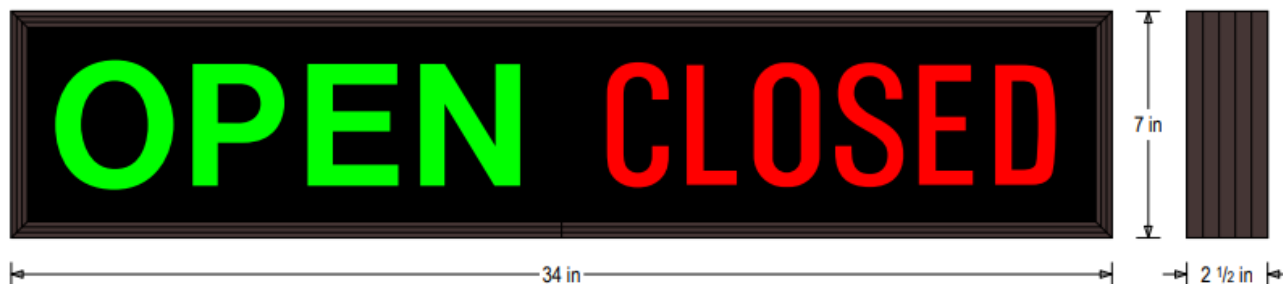

#### MESSAGE

Color: Black opaque

Font: Swiss 721 Bold BT

Illumination: Backlit with high intensity LEDs. Message blanks out when off

Sign Messages: See message table below

MESSAGE	LED/COLOR	HEIGHT	AMPS
OPEN	Green Wide Angle LED	3.75"	0.173-0.075
CLOSED	Red Wide Angle LED	3.75"	0.116-0.050

## Product View

NOTE: Sign image may not exactly represent the finished product. For illustration purposes only.